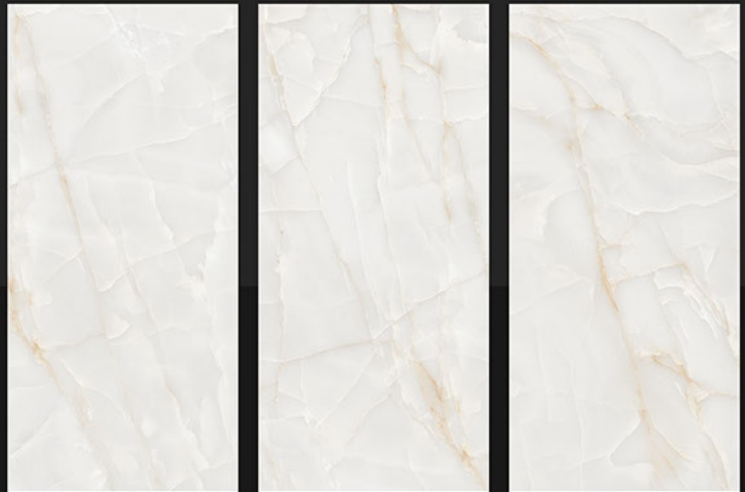

ONYX CRECK BEIGE

600x1200 MM

FINISH
GLOSSY

ONYX CARLO BEIGE

600x1200 MM

FINISH
GLOSSY

ONYX ATLAS GREY

600x1200 MM