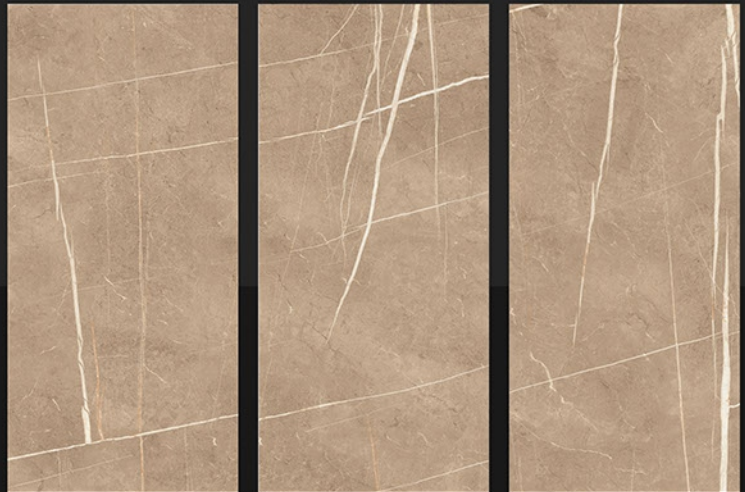

FINISH
GLOSSY

PIETRA ASH GREY

600x1200 MM

FINISH
GLOSSY

PIETRA ASH BROWN

600x1200 MM

FINISH
GLOSSY

PIETRA ASH BIANCO