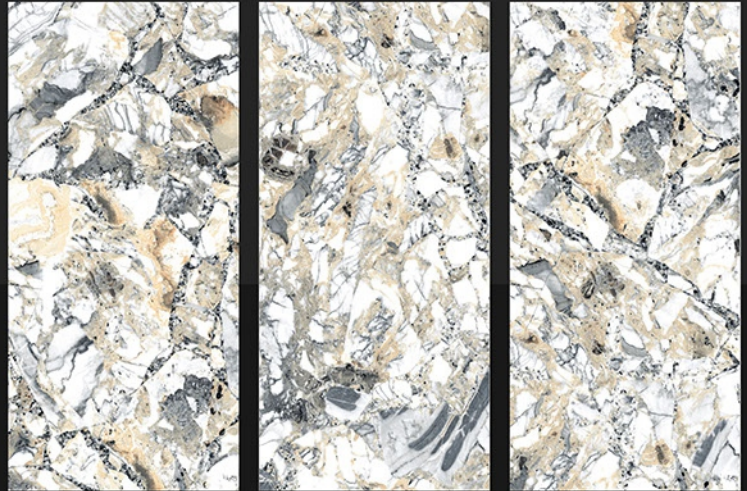

600x1200 MM

FINISH
GLOSSY

DELICATTUS STONE

600x1200 MM

FINISH
GLOSSY

CICILIA BEIGE

600x1200 MM

FINISH
GLOSSY