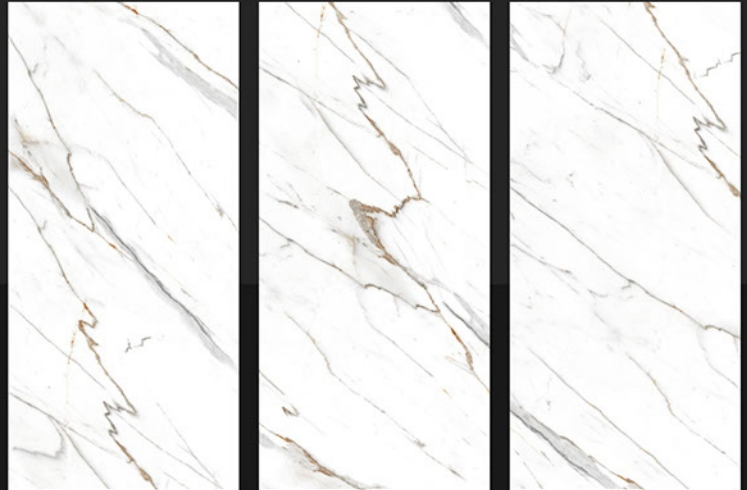

600x1200 MM

FINISH
GLOSSY

SATVARIO FANTA

600x1200 MM

FINISH
GLOSSY

SATVARIO CLASSIC

600x1200 MM

FINISH
GLOSSY