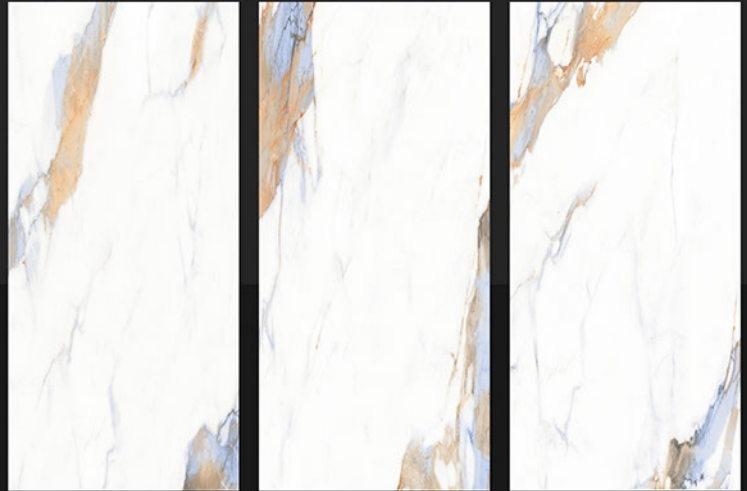

SATUARIO LASA BLUE

600x1200 MM

FINISH
GLOSSY