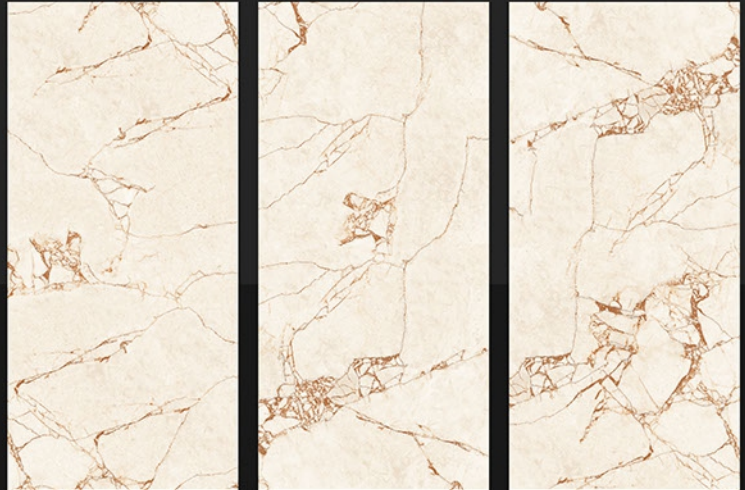

600x1200 MM

FINISH
GLOSSY

DELICATTUS STONE

600x1200 MM

FINISH
GLOSSY

CICILIA BEIGE

600x1200 MM

FINISH
GLOSSY