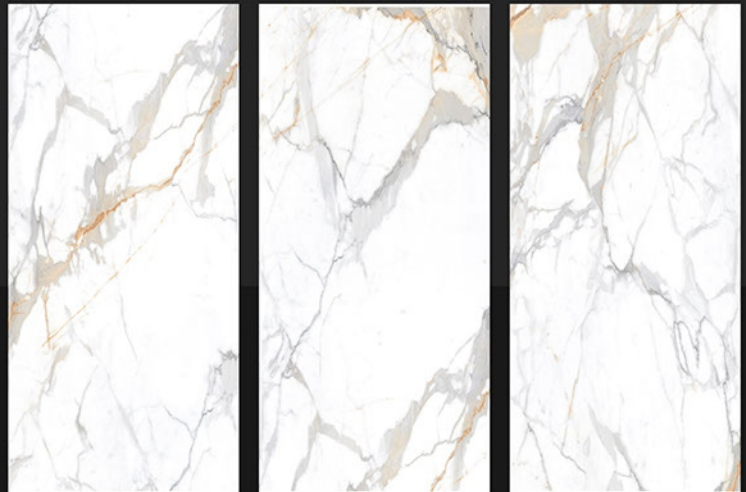

FINISH
GLOSSY

SATVARIO IMPACT

600x1200 MM

FINISH
GLOSSY

SATVARIO IMPACT GREY

600x1200 MM

FINISH
GLOSSY

SATVARIO GOLDEN