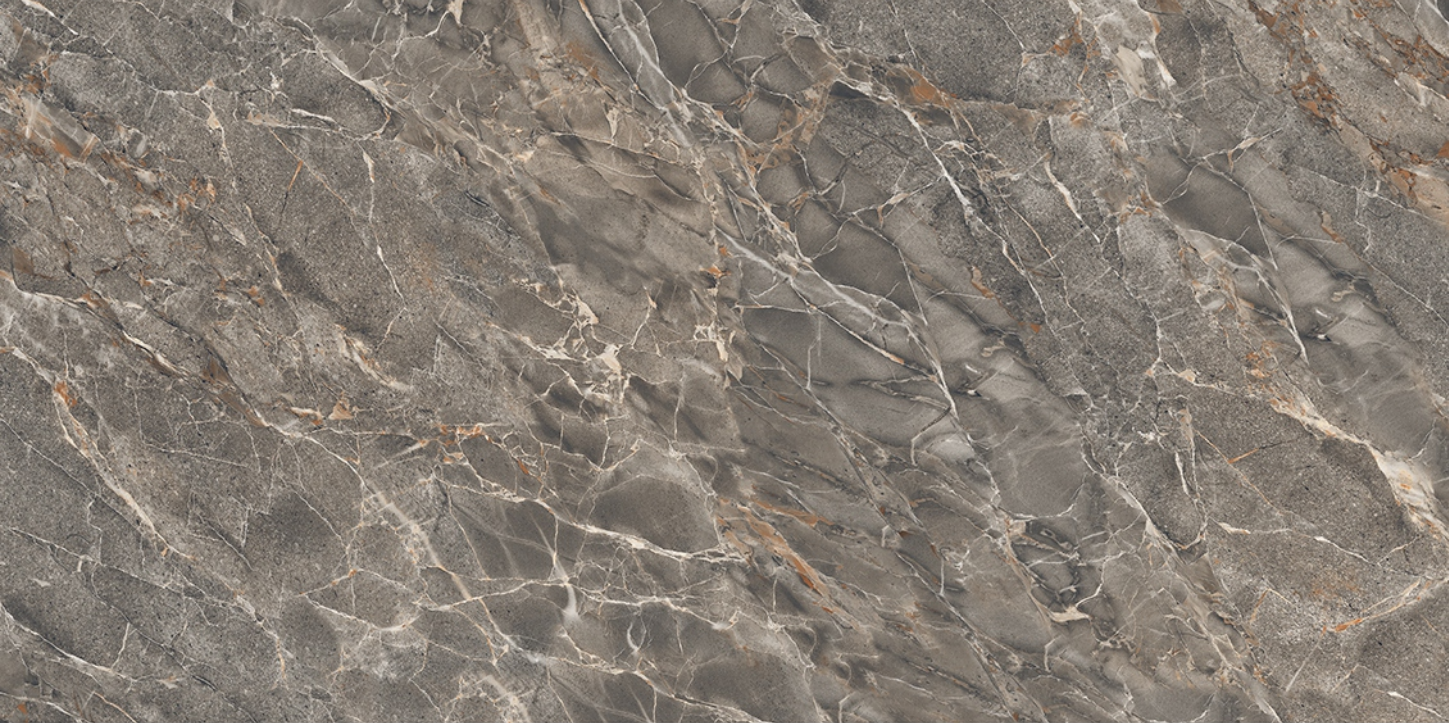

TEEA NERO

600X1200 mm Glossy