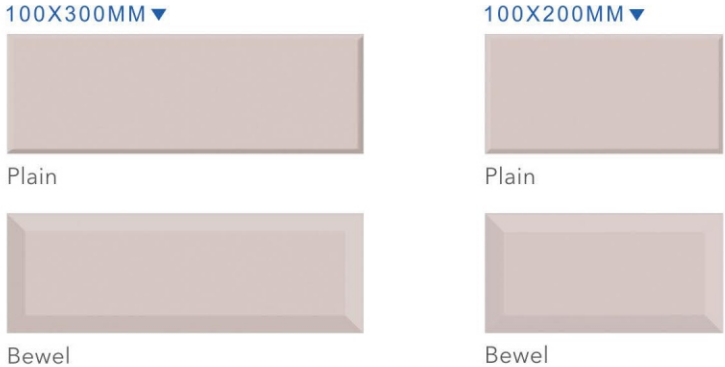

FORMAT
100x300mm / 100x200mm
SURFACE
Glossy & Matt

GRAY

FORMAT
100x300mm / 100x200mm
SURFACE
Glossy & Matt

SANDAL BEIGE

FORMAT
100x300mm / 100x200mm
SURFACE
Glossy & Matt

AQUA

FORMAT
100x300mm / 100x200mm
SURFACE
Glossy & Matt

TIFFANY BLUE

FORMAT

100x300mm / 100x200mm

SURFACE

Glossy & Matt

100X300MM ▼

Plain

Bewel

100X300MM ▼

Plain

Bewel

PINK

FORMAT

100x300mm / 100x200mm

SURFACE

Glossy & Matt