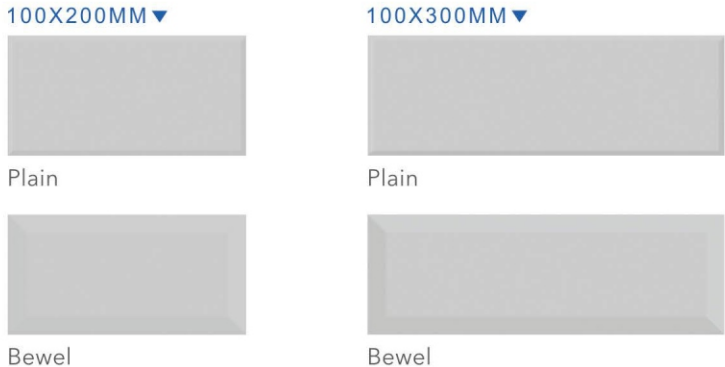

GRAY

FORMAT
100x300mm / 100x200mm
SURFACE
Glossy & Matt