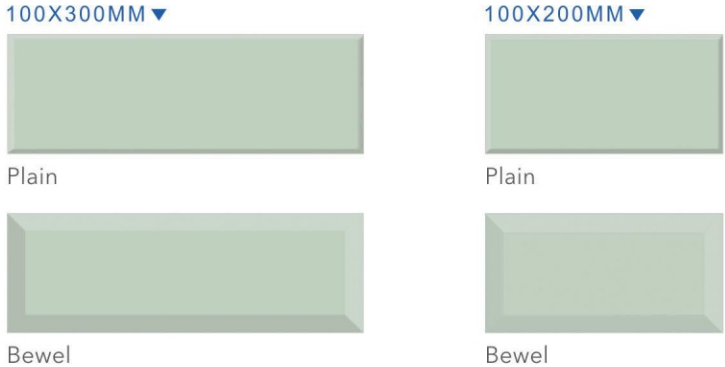

FORMAT
100x300mm / 100x200mm
SURFACE
Glossy & Matt

GRAY

FORMAT
100x300mm / 100x200mm
SURFACE
Glossy & Matt

SANDAL BEIGE

FORMAT
100x300mm / 100x200mm
SURFACE
Glossy & Matt

AQUA

FORMAT
100x300mm / 100x200mm
SURFACE
Glossy & Matt

TIFFANY BLUE

FORMAT

100x300mm / 100x200mm

SURFACE

Glossy & Matt

100X300MM ▼

Plain

Bewel

100X300MM ▼

Plain

Bewel

PINK

FORMAT

100x300mm / 100x200mm

SURFACE

Glossy & Matt