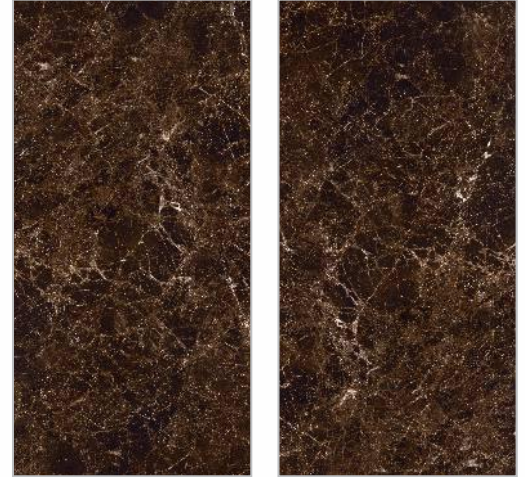

FINISH
CRYSTAL SHINE

THICKNESS
9 MM

FACES
3 Nos.

EMPRADORE CLASSIC

SIZE
2000x1000MM
DIGITAL VITRIFIED TILES

FINISH
Dark Crystal Shine

THICKNESS
9 MM

FACES
3 Nos.