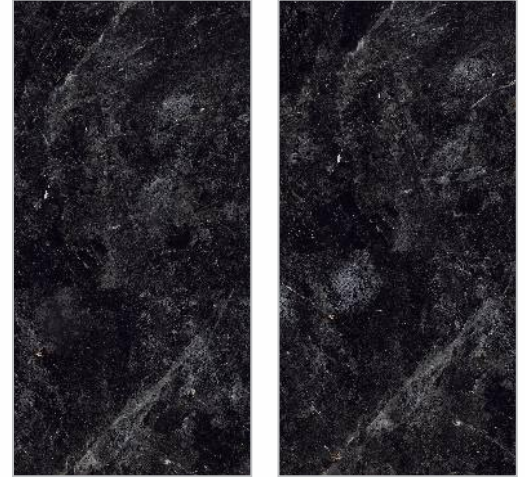

BLACK PORTORO

SIZE
2000x1000MM
DIGITAL VITRIFIED TILES

FINISH
Dark Crystal Shine

THICKNESS
9 MM

FACES
3 Nos.

MADURAI BLACK

SIZE
2000x1000MM
DIGITAL VITRIFIED TILES

FINISH
Dark Crystal Shine