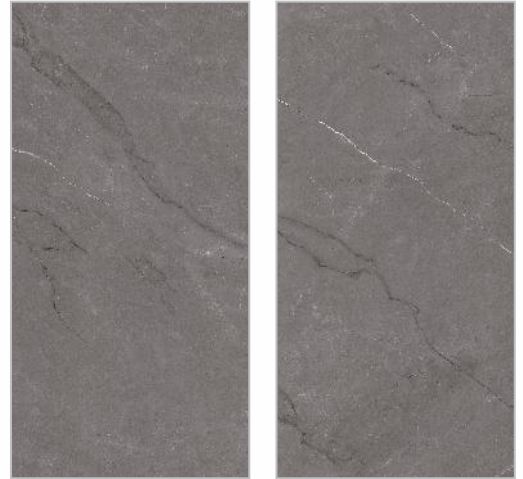

GROOT MARBLE

SIZE
2000x1000MM
DIGITAL VITRIFIED TILES

FINISH
CRYSTAL SHINE

THICKNESS
9 MM

FACES
3 Nos.