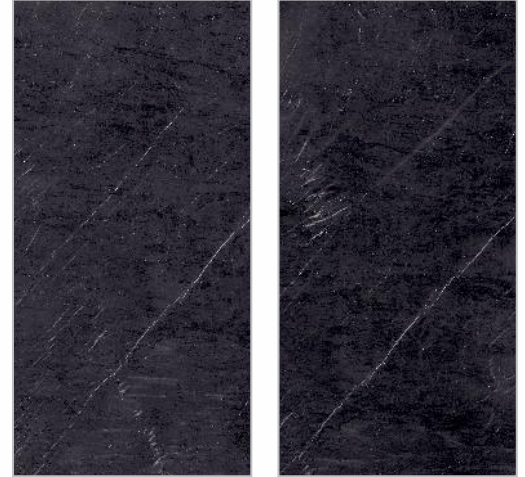

PIETRA ANTRASITE

SIZE
2000x1000MM
DIGITAL VITRIFIED TILES

FINISH
CRYSTAL SHINE

THICKNESS
9 MM

FACES
3 Nos.