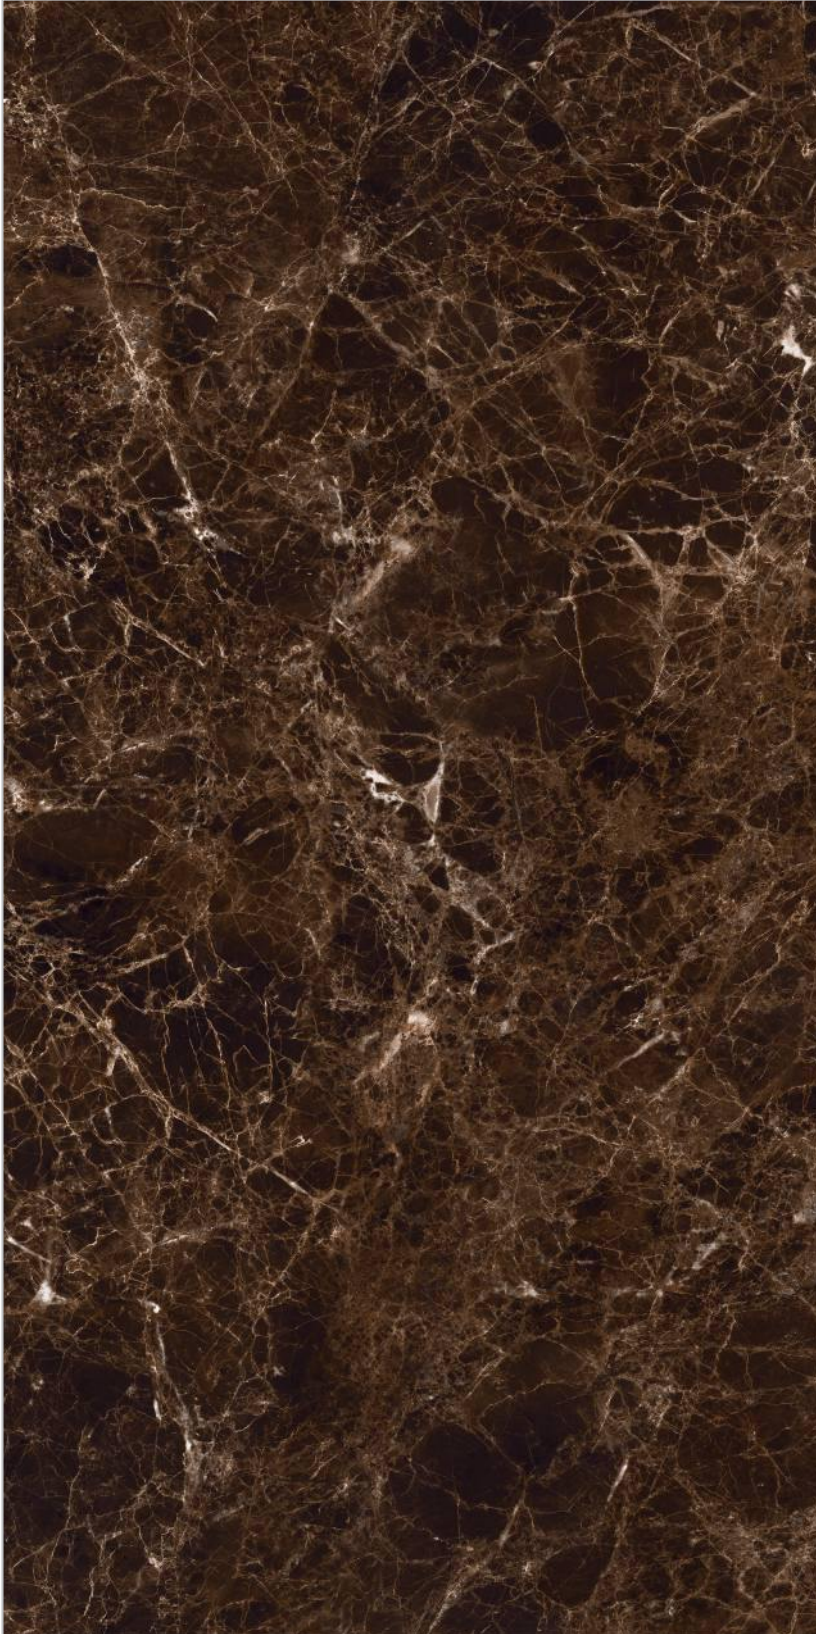

FINISH
CRYSTAL SHINE

THICKNESS
9 MM

FACES
3 Nos.

EMPRADORE CLASSIC

SIZE
2000x1000MM
DIGITAL VITRIFIED TILES

FINISH
Dark Crystal Shine

THICKNESS
9 MM

FACES
3 Nos.