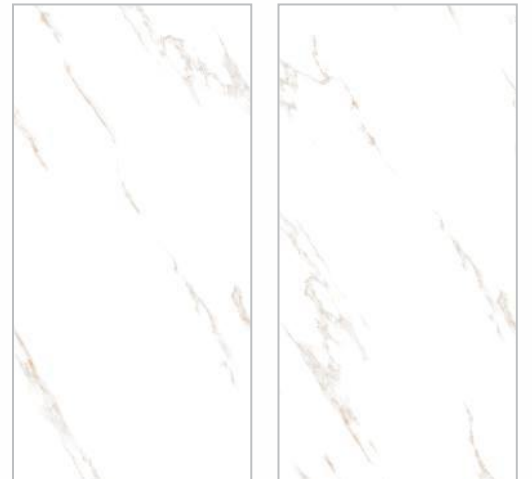

BIANCO STONE

SIZE
2000x1000MM
DIGITAL VITRIFIED TILES

FINISH
Super White

THICKNESS
9 MM

FACES
5 Nos.