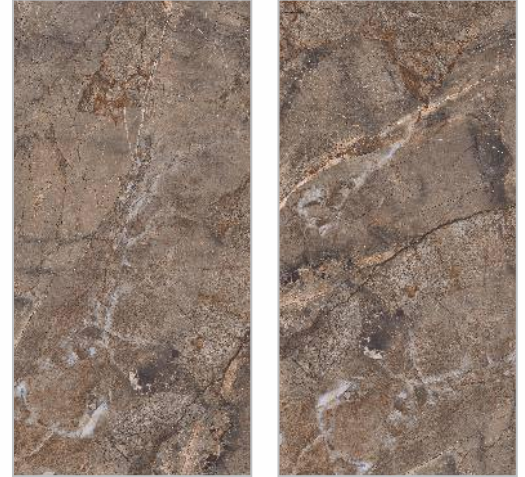

ULTIMO RIVERA

SIZE
2000x1000MM
DIGITAL VITRIFIED TILES

FINISH
CRYSTAL SHINE

THICKNESS
9 MM

FACES
3 Nos.