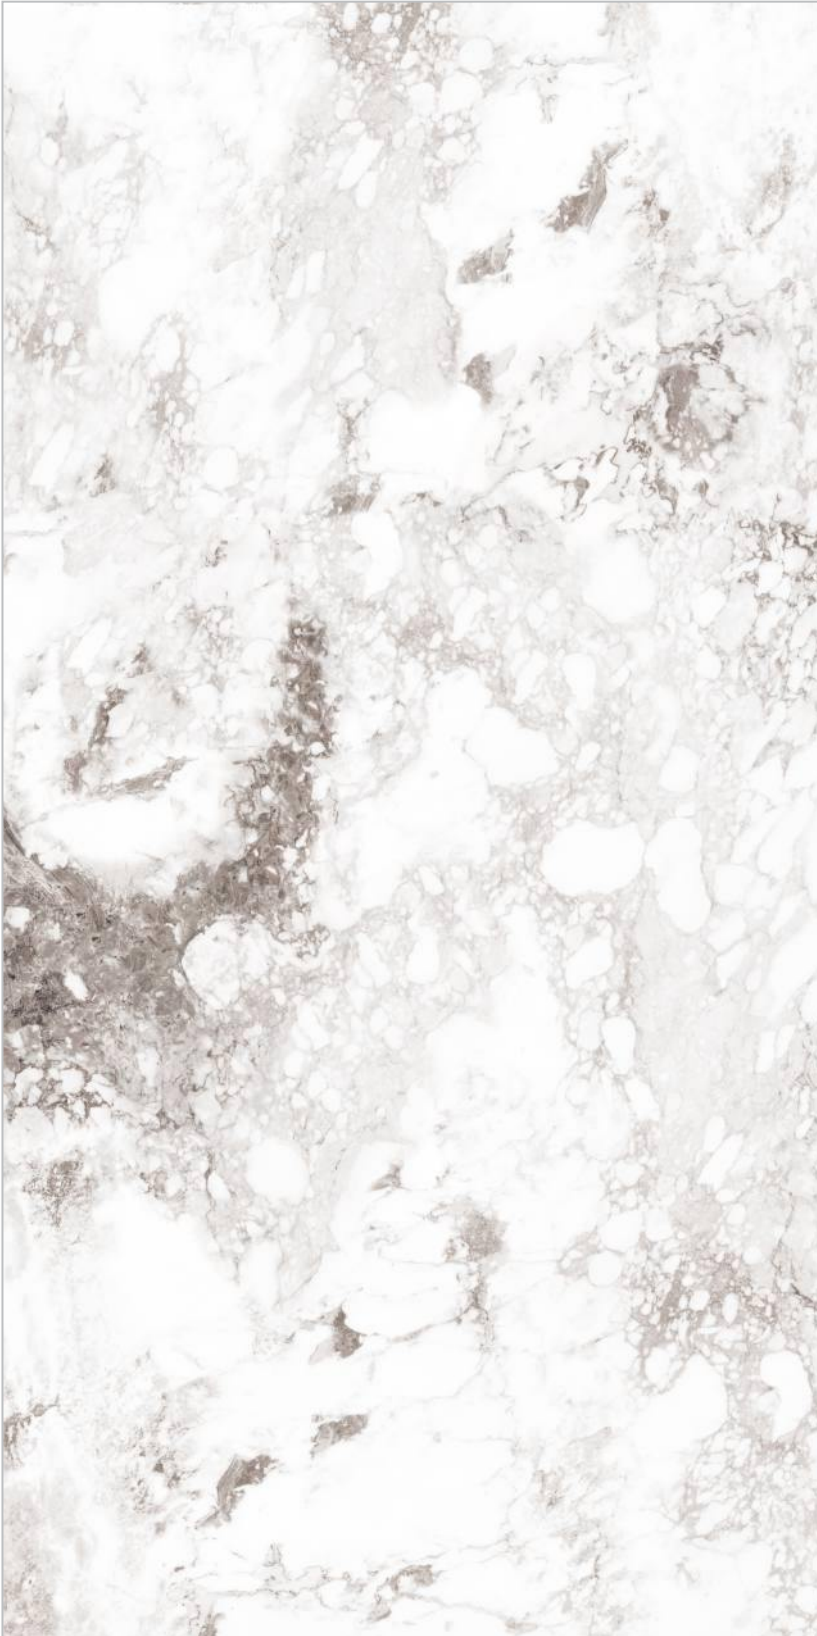

BLACK JADE

SIZE
2000x1000MM
DIGITAL VITRIFIED TILES

FINISH
CRYSTAL SHINE

THICKNESS
9 MM

FACES
3 Nos.