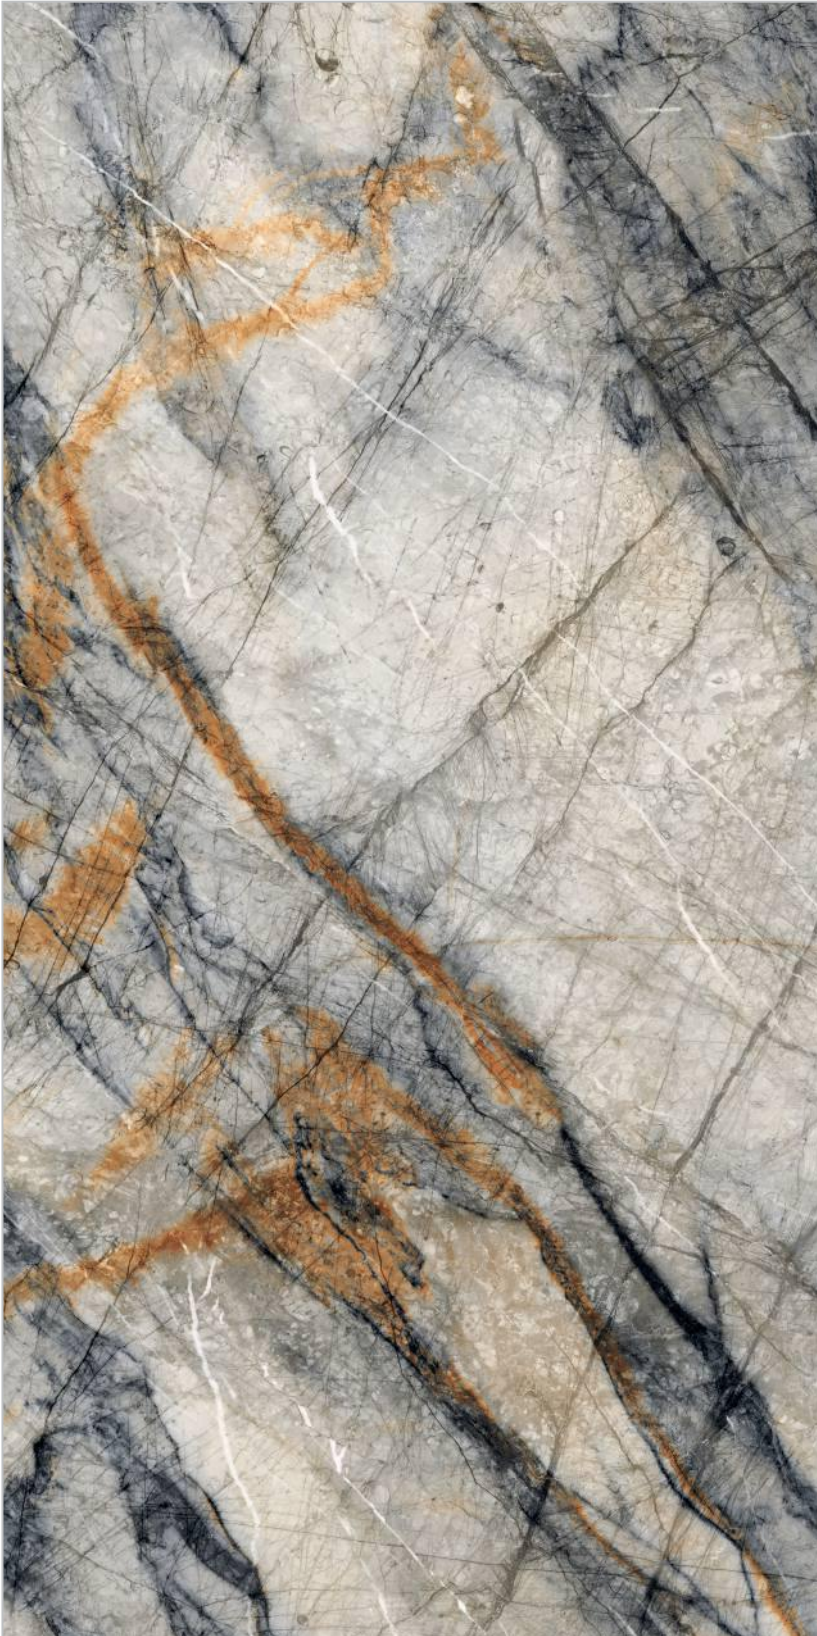

FACES
3 Nos.

MOSAICO CREMA

SIZE
2000x1000MM
DIGITAL VITRIFIED TILES

FINISH
CRYSTAL SHINE

THICKNESS
9 MM

FACES
3 Nos.

EXOTICA

SIZE
2000x1000MM
DIGITAL VITRIFIED TILES