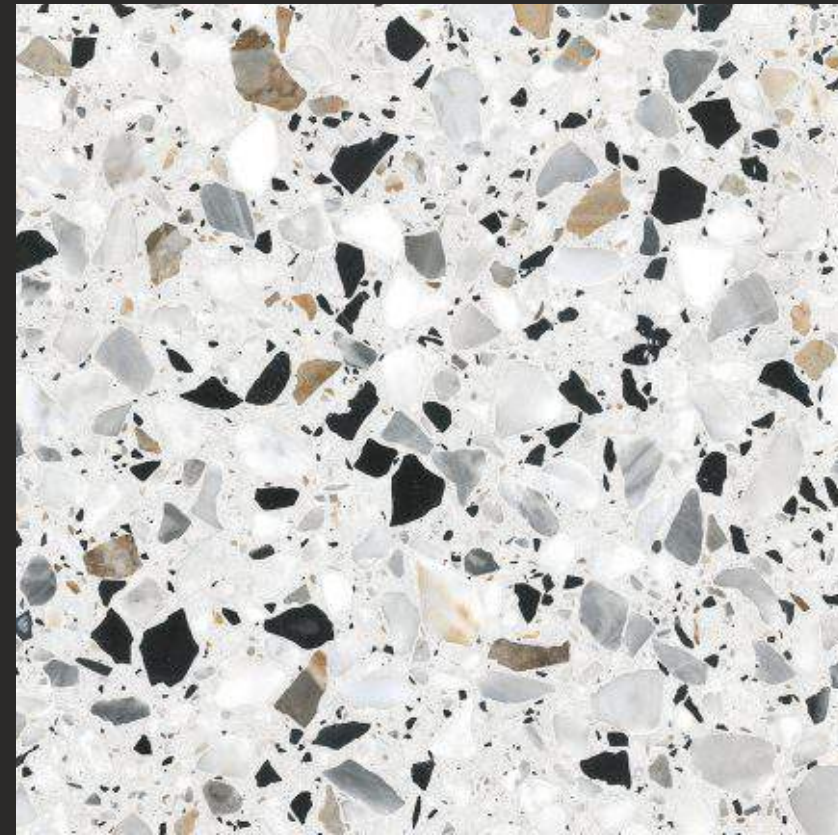

DG 9086

400X400mm VITRIFIED PARKING TILES

DG 9096

400X400mm VITRIFIED PARKING TILES

DG 9131

400X400mm VITRIFIED PARKING TILES

DG 9132

400X400mm VITRIFIED PARKING TILES