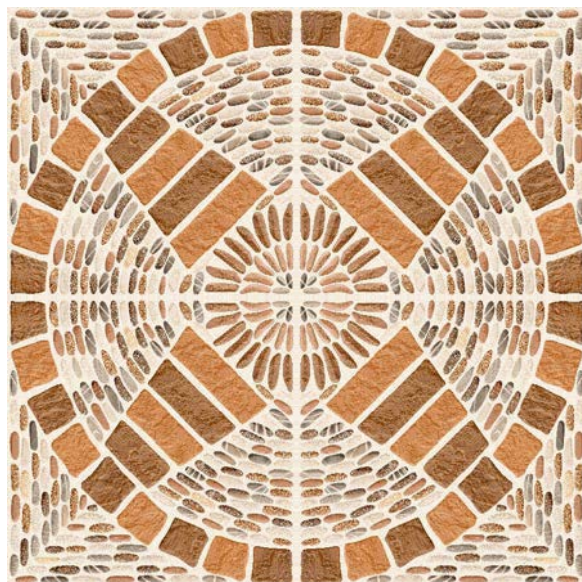

2502

2503

400x
400mm

OUTDOOR
PARKING
TILES ▲

2601

400x
400mm

OUTDOOR
PARKING
TILES 

2602