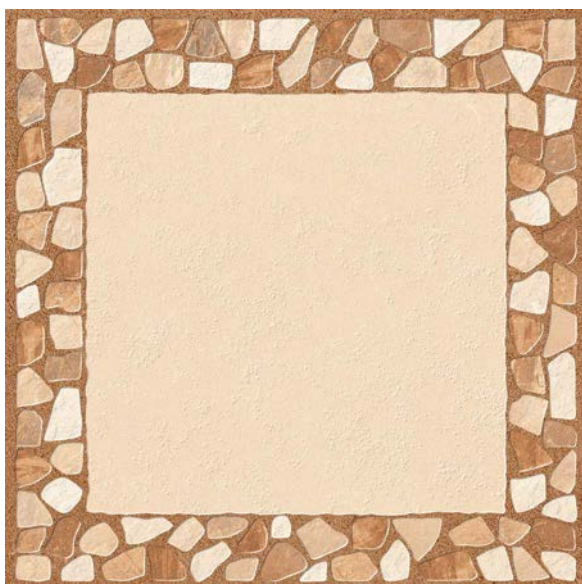

400x
400mm

OUTDOOR
PARKING
TILES 

2002

2003

2004

400x
400mm

OUTDOOR
PARKING
TILES ▲

2101