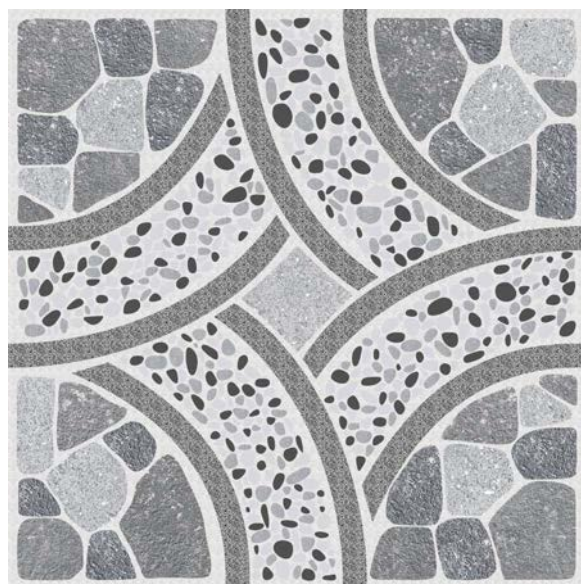

400x
400mm

OUTDOOR
PARKING
TILES

2202

2203