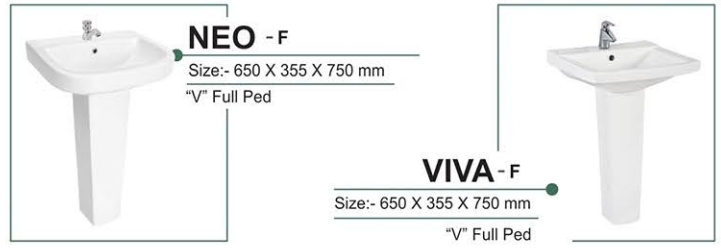

ORBIT
Size:- 415 X 415 mm

KUBIX
Size:- 605 X 420 X 150 mm

ARMANI
Size:- 550 X 360 X 125 mm

ISLAND
Size:- 550 X 355 X 125 mm

Basin with Full Pedestal

COCOON Mini - F
Size:- 650 X 355 X 750 mm
"L" Full Ped

COCOON - F
Size:- 650 X 355 X 750 mm
"L" Full Ped

NEO - F
Size:- 650 X 355 X 750 mm
"V" Full Ped

VIVA - F
Size:- 650 X 355 X 750 mm
"V" Full Ped

CORNET - F
Size:- 650 X 355 X 750 mm
"L" Full Ped

STUDIO - F
Size:- 650 X 355 X 750 mm
"V" Full Ped

ENIGAMA - F
Size:- 650 X 355 X 750 mm
"V" Full Ped