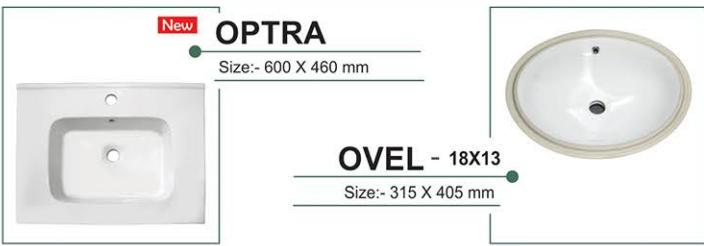

OPTRA
Size:- 600 X 460 mm

OVEL - 18X13
Size:- 315 X 405 mm