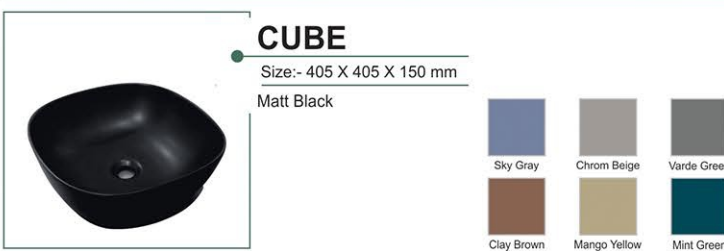

Basin with Half Pedestal