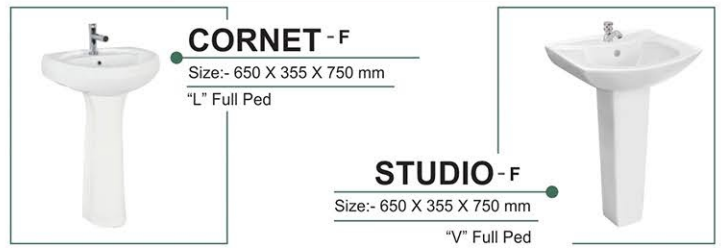

CORNET - F
Size:- 650 X 355 X 750 mm
"L" Full Ped

STUDIO - F
Size:- 650 X 355 X 750 mm
"V" Full Ped