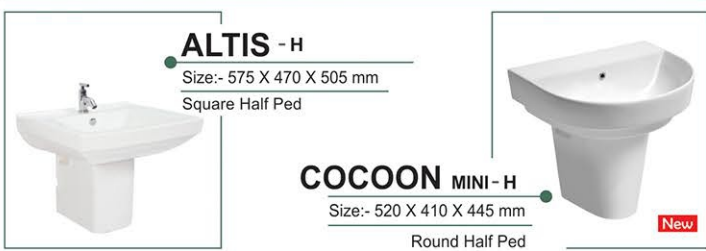

NEO - F
Size:- 650 X 355 X 750 mm
"V" Full Ped

VIVA - F
Size:- 650 X 355 X 750 mm
"V" Full Ped

CORNET - F
Size:- 650 X 355 X 750 mm
"L" Full Ped

STUDIO - F
Size:- 650 X 355 X 750 mm
"V" Full Ped

ENIGAMA - F
Size:- 650 X 355 X 750 mm
"V" Full Ped

VELENCIA - F
Size:- 650 X 355 X 750 mm
"L" Full Ped

BELLEZA - F
Size:- 650 X 355 X 750 mm
"V" Full Ped

NEO BIG - F
Size:- 650 X 355 X 750 mm
"V" Full Ped

GRACE - F
Size:- 650 X 355 X 750 mm
"V" Full Ped

ALTIS - F
Size:- 650 X 355 X 750 mm
"V" Full Ped

Basin with Half Pedestal

Basin with Half Pedestal

Basin with Half Pedestal

MINT - (G)
Size:- 380 X 290 X 180 mm

ERA - (G)
Size:- 460 X 245 X 160 mm

COSY
Size:- 460 X 335 X 170 mm

LIZA - (G)
Size:- 450 X 265 X 130 mm