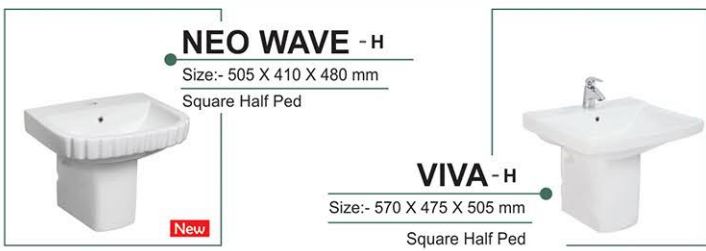

NEO - F
Size:- 650 X 355 X 750 mm
"V" Full Ped

VIVA - F
Size:- 650 X 355 X 750 mm
"V" Full Ped

CORNET - F
Size:- 650 X 355 X 750 mm
"L" Full Ped

STUDIO - F
Size:- 650 X 355 X 750 mm
"V" Full Ped

ENIGAMA - F
Size:- 650 X 355 X 750 mm
"V" Full Ped

VELENCIA - F
Size:- 650 X 355 X 750 mm
"L" Full Ped

BELLEZA - F
Size:- 650 X 355 X 750 mm
"V" Full Ped

NEO BIG - F
Size:- 650 X 355 X 750 mm
"V" Full Ped

GRACE - F
Size:- 650 X 355 X 750 mm
"V" Full Ped

ALTIS - F
Size:- 650 X 355 X 750 mm
"V" Full Ped

Basin with Half Pedestal

Basin with Half Pedestal

Basin with Half Pedestal

MINT - (G)
Size:- 380 X 290 X 180 mm

ERA - (G)
Size:- 460 X 245 X 160 mm

COSY
Size:- 460 X 335 X 170 mm

LIZA - (G)
Size:- 450 X 265 X 130 mm