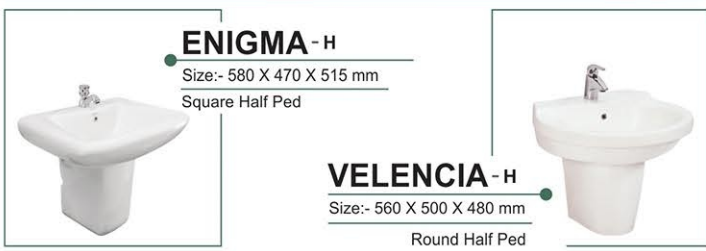

VELENCIA - F
Size:- 650 X 355 X 750 mm
"L" Full Ped

BELLEZA - F
Size:- 650 X 355 X 750 mm
"V" Full Ped

NEO BIG - F
Size:- 650 X 355 X 750 mm
"V" Full Ped

GRACE - F
Size:- 650 X 355 X 750 mm
"V" Full Ped

ALTIS - F
Size:- 650 X 355 X 750 mm
"V" Full Ped

Basin with Half Pedestal

Basin with Half Pedestal

Basin with Half Pedestal

MINT - (G)
Size:- 380 X 290 X 180 mm

ERA - (G)
Size:- 460 X 245 X 160 mm

COSY
Size:- 460 X 335 X 170 mm

LIZA - (G)
Size:- 450 X 265 X 130 mm