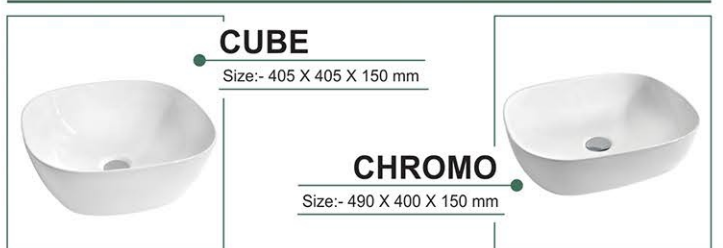

New **CODI**
Size:- 695 X 370 X 660 mm

Wall-Hung Toilet

Table-Top Basin

NEXUS
Size:- 550 X 410 X 120 mm

ORCHID
Size:- 465 X 465 X 170 mm

DIAMOND
Size:- 610 X 410 X 155 mm

NOVA
Size:- 470 X 470 X 160 mm

OLIVA
Size:- 550 X 400 X 185 mm