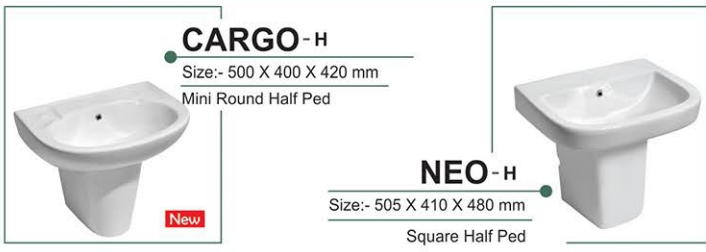

VELENCIA - F
Size:- 650 X 355 X 750 mm
"L" Full Ped

BELLEZA - F
Size:- 650 X 355 X 750 mm
"V" Full Ped

NEO BIG - F
Size:- 650 X 355 X 750 mm
"V" Full Ped

GRACE - F
Size:- 650 X 355 X 750 mm
"V" Full Ped

ALTIS - F
Size:- 650 X 355 X 750 mm
"V" Full Ped

Basin with Half Pedestal

Basin with Half Pedestal

Basin with Half Pedestal

MINT - (G)
Size:- 380 X 290 X 180 mm

ERA - (G)
Size:- 460 X 245 X 160 mm

COSY
Size:- 460 X 335 X 170 mm

LIZA - (G)
Size:- 450 X 265 X 130 mm