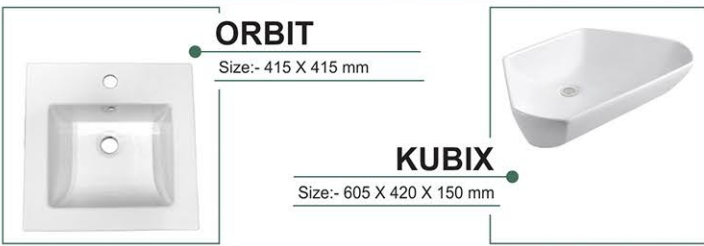

NEXUS
Size:- 550 X 410 X 120 mm

SQUARE - 21X16
Size:- 325 X 455 mm

SQUARE - 20X17
Size:- 345 X 440 mm

OPTRA
Size:- 600 X 460 mm

OVEL - 18X13
Size:- 315 X 405 mm

THIN
Size:- 595 X 455 mm

TOPAZ
Size:- 600 X 480 mm