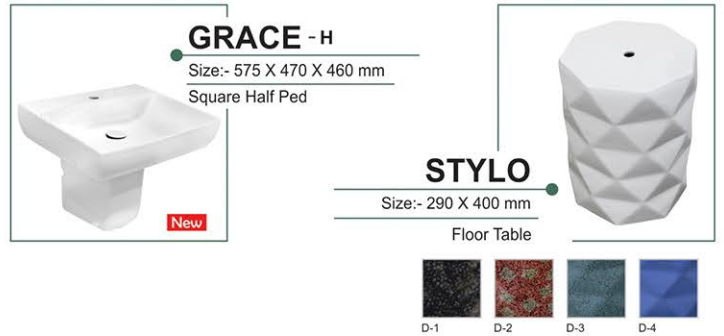

VELENCIA - F
Size:- 650 X 355 X 750 mm
"L" Full Ped

BELLEZA - F
Size:- 650 X 355 X 750 mm
"V" Full Ped

NEO BIG - F
Size:- 650 X 355 X 750 mm
"V" Full Ped

GRACE - F
Size:- 650 X 355 X 750 mm
"V" Full Ped

ALTIS - F
Size:- 650 X 355 X 750 mm
"V" Full Ped

Basin with Half Pedestal

Basin with Half Pedestal

Basin with Half Pedestal

MINT - (G)
Size:- 380 X 290 X 180 mm

ERA - (G)
Size:- 460 X 245 X 160 mm

COSY
Size:- 460 X 335 X 170 mm

LIZA - (G)
Size:- 450 X 265 X 130 mm