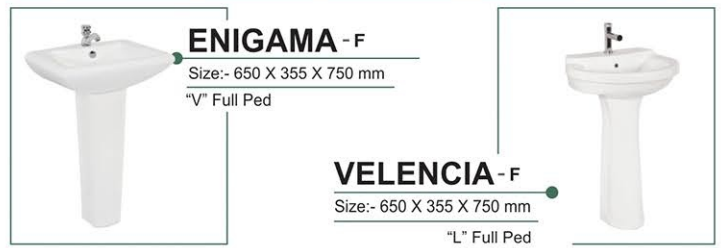

ENIGAMA - F
Size:- 650 X 355 X 750 mm
"V" Full Ped

VELENCIA - F
Size:- 650 X 355 X 750 mm
"L" Full Ped