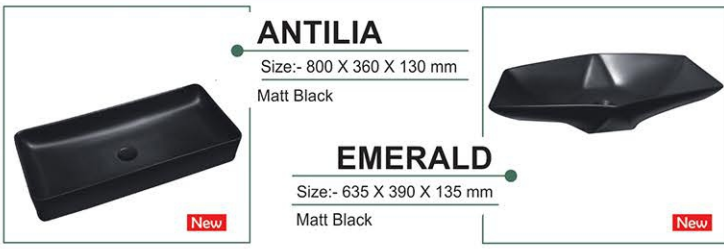

Basin with Half Pedestal