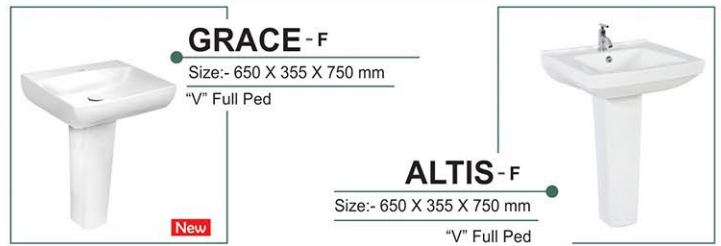

ORBIT
Size:- 415 X 415 mm

KUBIX
Size:- 605 X 420 X 150 mm

ARMANI
Size:- 550 X 360 X 125 mm

ISLAND
Size:- 550 X 355 X 125 mm

Basin with Full Pedestal

COCOON Mini - F
Size:- 650 X 355 X 750 mm
"L" Full Ped

COCOON - F
Size:- 650 X 355 X 750 mm
"L" Full Ped

NEO - F
Size:- 650 X 355 X 750 mm
"V" Full Ped

VIVA - F
Size:- 650 X 355 X 750 mm
"V" Full Ped

CORNET - F
Size:- 650 X 355 X 750 mm
"L" Full Ped

STUDIO - F
Size:- 650 X 355 X 750 mm
"V" Full Ped

ENIGAMA - F
Size:- 650 X 355 X 750 mm
"V" Full Ped

VELENCIA - F
Size:- 650 X 355 X 750 mm
"L" Full Ped

BELLEZA - F
Size:- 650 X 355 X 750 mm
"V" Full Ped

NEO BIG - F
Size:- 650 X 355 X 750 mm
"V" Full Ped

GRACE - F
Size:- 650 X 355 X 750 mm
"V" Full Ped

ALTIS - F
Size:- 650 X 355 X 750 mm
"V" Full Ped