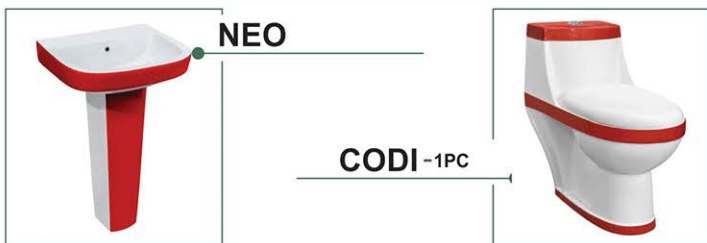

OPAL /Urinal - B&W

Size:- 290 X 250 X 500 mm

CUBE - B&W

Size:- 605 X 420 X 150 mm

MARVEL - B&W

Size:- 495 X 355 X 330 mm

VELENCIA - B&W

Size:- 560 X 365 X 380 mm

Two Tone Series

COCOON Mini Basin (B&W) 'L' Full Ped (B&W)
Size:- 520 X 410 X 850 mm

ELICA One Piece Toilet (B&W)
Size:- 720 X 405 X 670 mm

Ivory & Brown

White & Mint Green

White & Blue

White & Red

Designer Table-Top