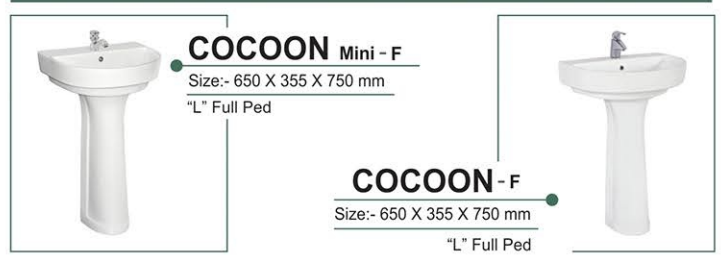

ORBIT
Size:- 415 X 415 mm

KUBIX
Size:- 605 X 420 X 150 mm

ARMANI
Size:- 550 X 360 X 125 mm

ISLAND
Size:- 550 X 355 X 125 mm

Basin with Full Pedestal

COCOON Mini - F
Size:- 650 X 355 X 750 mm
"L" Full Ped

COCOON - F
Size:- 650 X 355 X 750 mm
"L" Full Ped