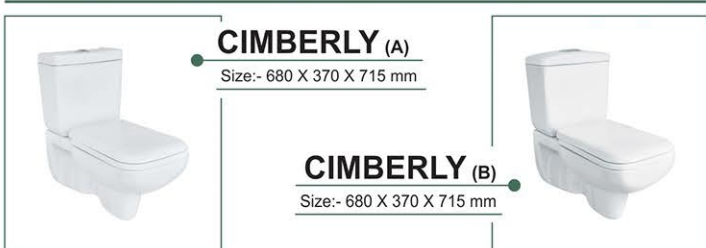

New **CODI**
Size:- 695 X 370 X 660 mm

Wall-Hung Toilet

Table-Top Basin

NEXUS
Size:- 550 X 410 X 120 mm

ORCHID
Size:- 465 X 465 X 170 mm

DIAMOND
Size:- 610 X 410 X 155 mm

NOVA
Size:- 470 X 470 X 160 mm

OLIVA
Size:- 550 X 400 X 185 mm