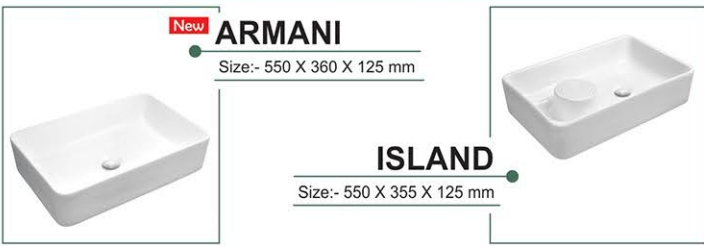

NEXUS
Size:- 550 X 410 X 120 mm

SQUARE - 21X16
Size:- 325 X 455 mm

SQUARE - 20X17
Size:- 345 X 440 mm

OPTRA
Size:- 600 X 460 mm

OVEL - 18X13
Size:- 315 X 405 mm

THIN
Size:- 595 X 455 mm

TOPAZ
Size:- 600 X 480 mm

ORBIT
Size:- 415 X 415 mm

KUBIX
Size:- 605 X 420 X 150 mm

ARMANI
Size:- 550 X 360 X 125 mm

ISLAND
Size:- 550 X 355 X 125 mm

Basin with Full Pedestal

COCOON Mini - F
Size:- 650 X 355 X 750 mm
"L" Full Ped

COCOON - F
Size:- 650 X 355 X 750 mm
"L" Full Ped