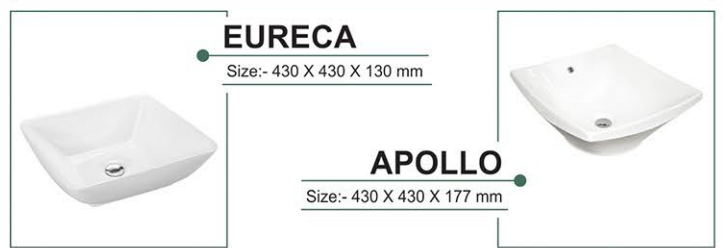

New **CODI**
Size:- 695 X 370 X 660 mm

Wall-Hung Toilet

Table-Top Basin

NEXUS
Size:- 550 X 410 X 120 mm

ORCHID
Size:- 465 X 465 X 170 mm

DIAMOND
Size:- 610 X 410 X 155 mm

NOVA
Size:- 470 X 470 X 160 mm

OLIVA
Size:- 550 X 400 X 185 mm