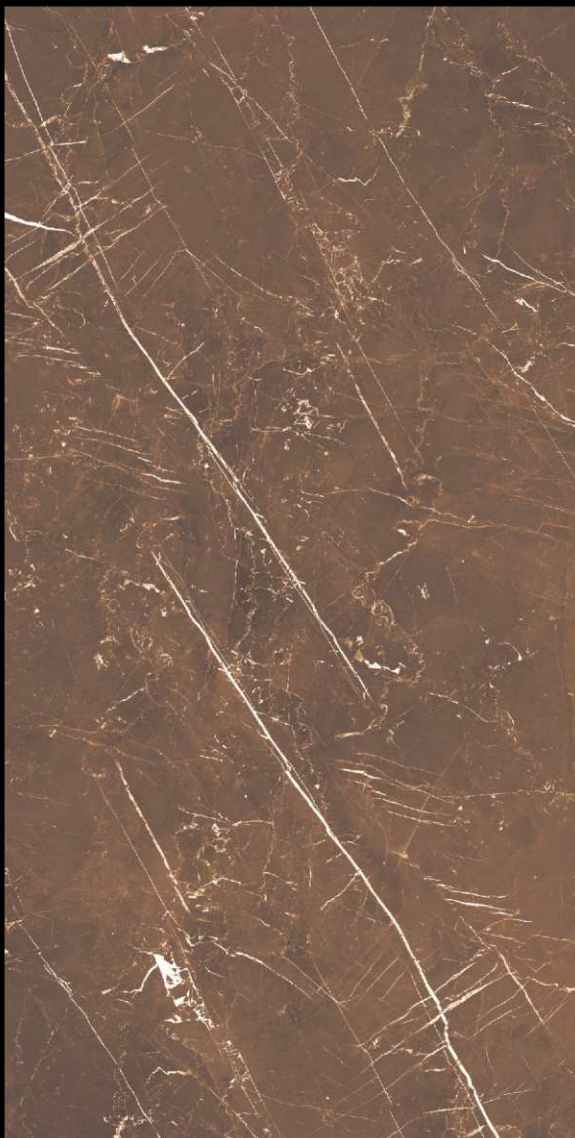

POLISH
GLAZED
VITRIFIED
TILES

— PG..112

GLOSSY
FINISH
RANDOM DESIGN

FLOOR TILE DIGITAL DURABLE GLOSS RANDOM

SANDOVAL BROWN

**800x
1600MM**

POLISH
GLAZED
VITRIFIED
TILES

— PG..113