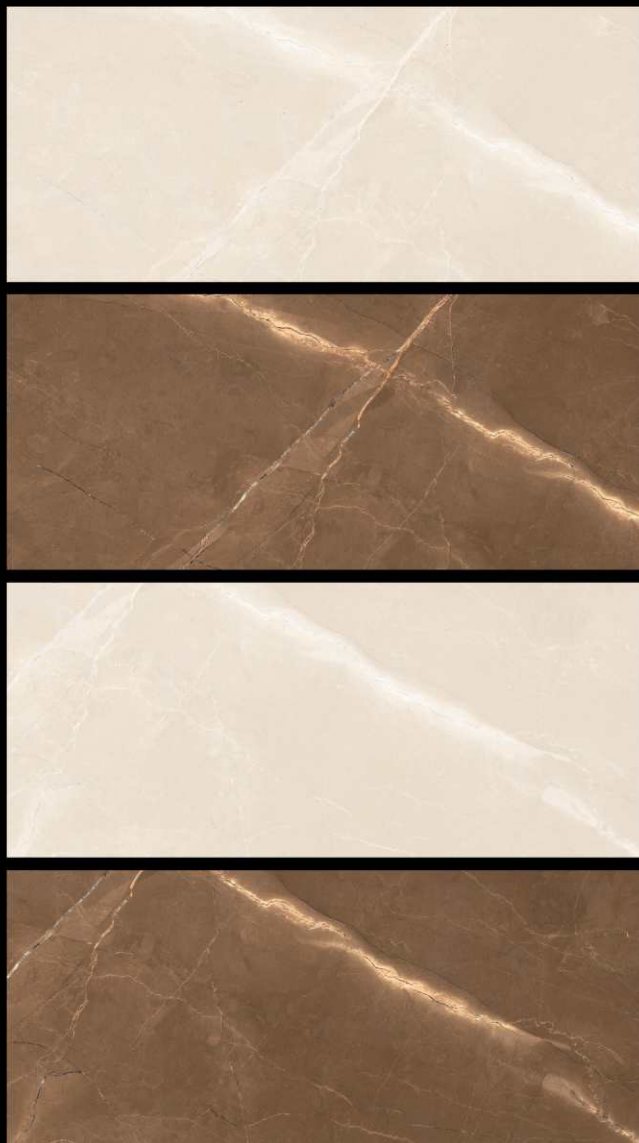

MARIANCE BEIGE

**800x
1600MM**

POLISH
GLAZED
VITRIFIED
TILES

— PG..115

GLOSSY
FINISH
RANDOM DESIGN