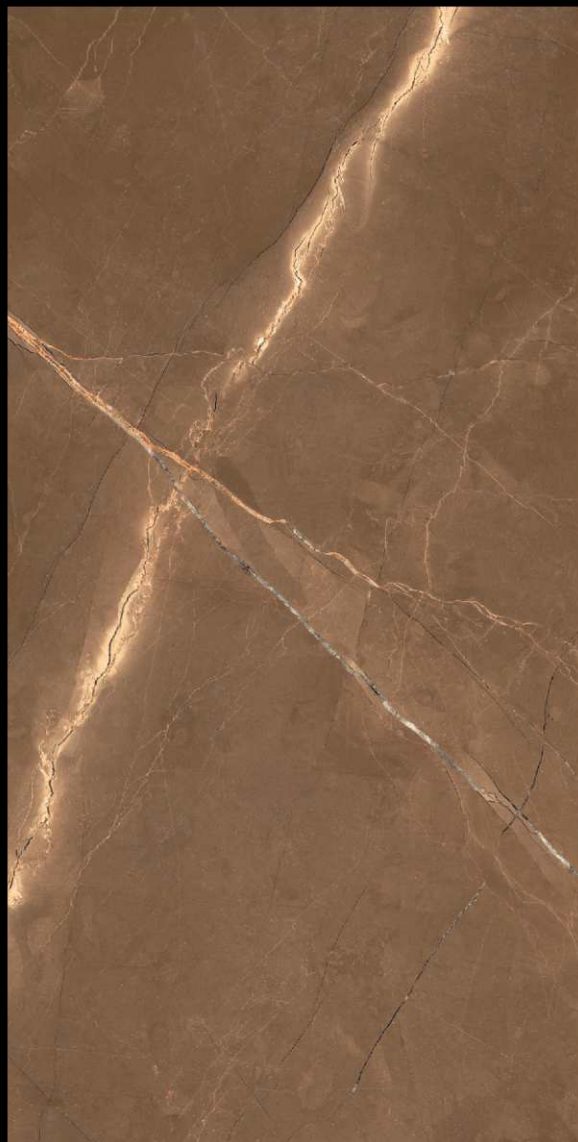

GLOSSY
FINISH
RANDOM DESIGN

FLOOR TILE DIGITAL DURABLE GLOSS RANDOM

MARIANCE BEIGE

**800x
1600MM**

POLISH
GLAZED
VITRIFIED
TILES

— PG..115

GLOSSY
FINISH
RANDOM DESIGN

MARINACE BROWN