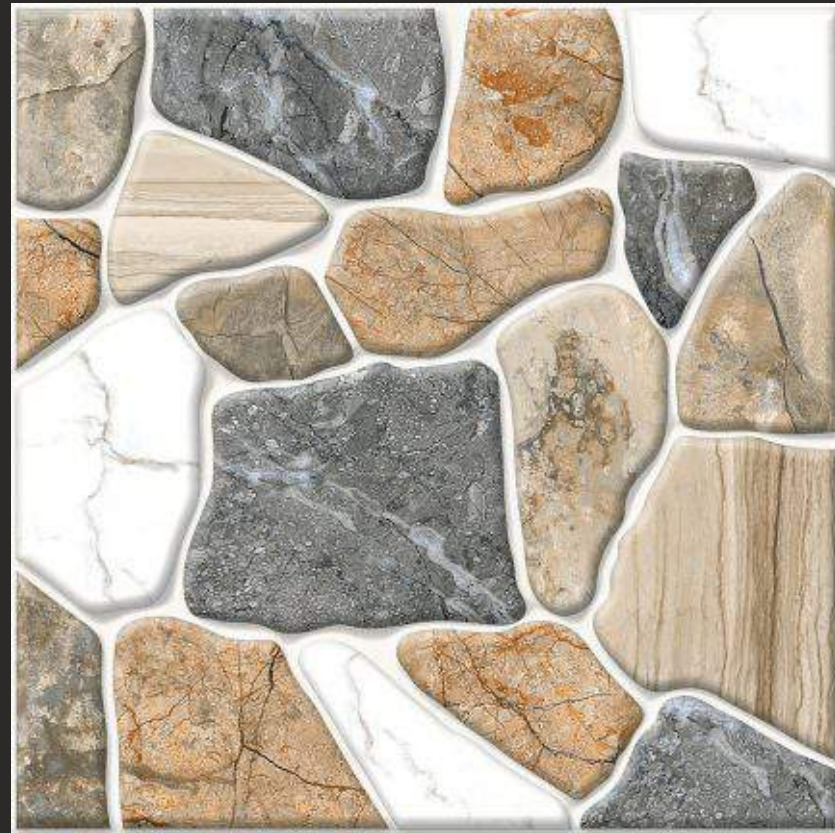

400X400 VITRIFIED PARKING TILES